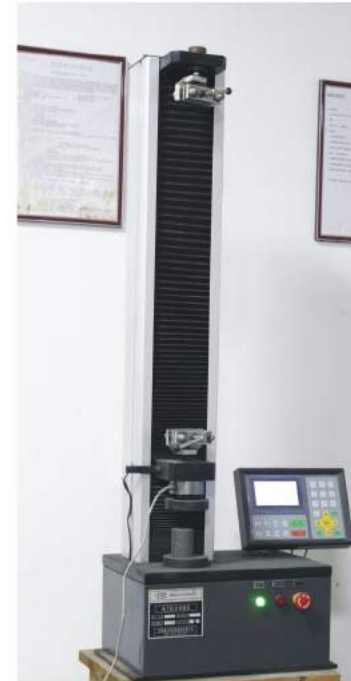

Electronic Tensile Testing Machine
Closeness of the connection testing between connectors and hose.

Anti-uv Tester
Plastic parts test, how long its color will be changed.

Salt Spray Tester
Iron parts test, How long they will be rusted.